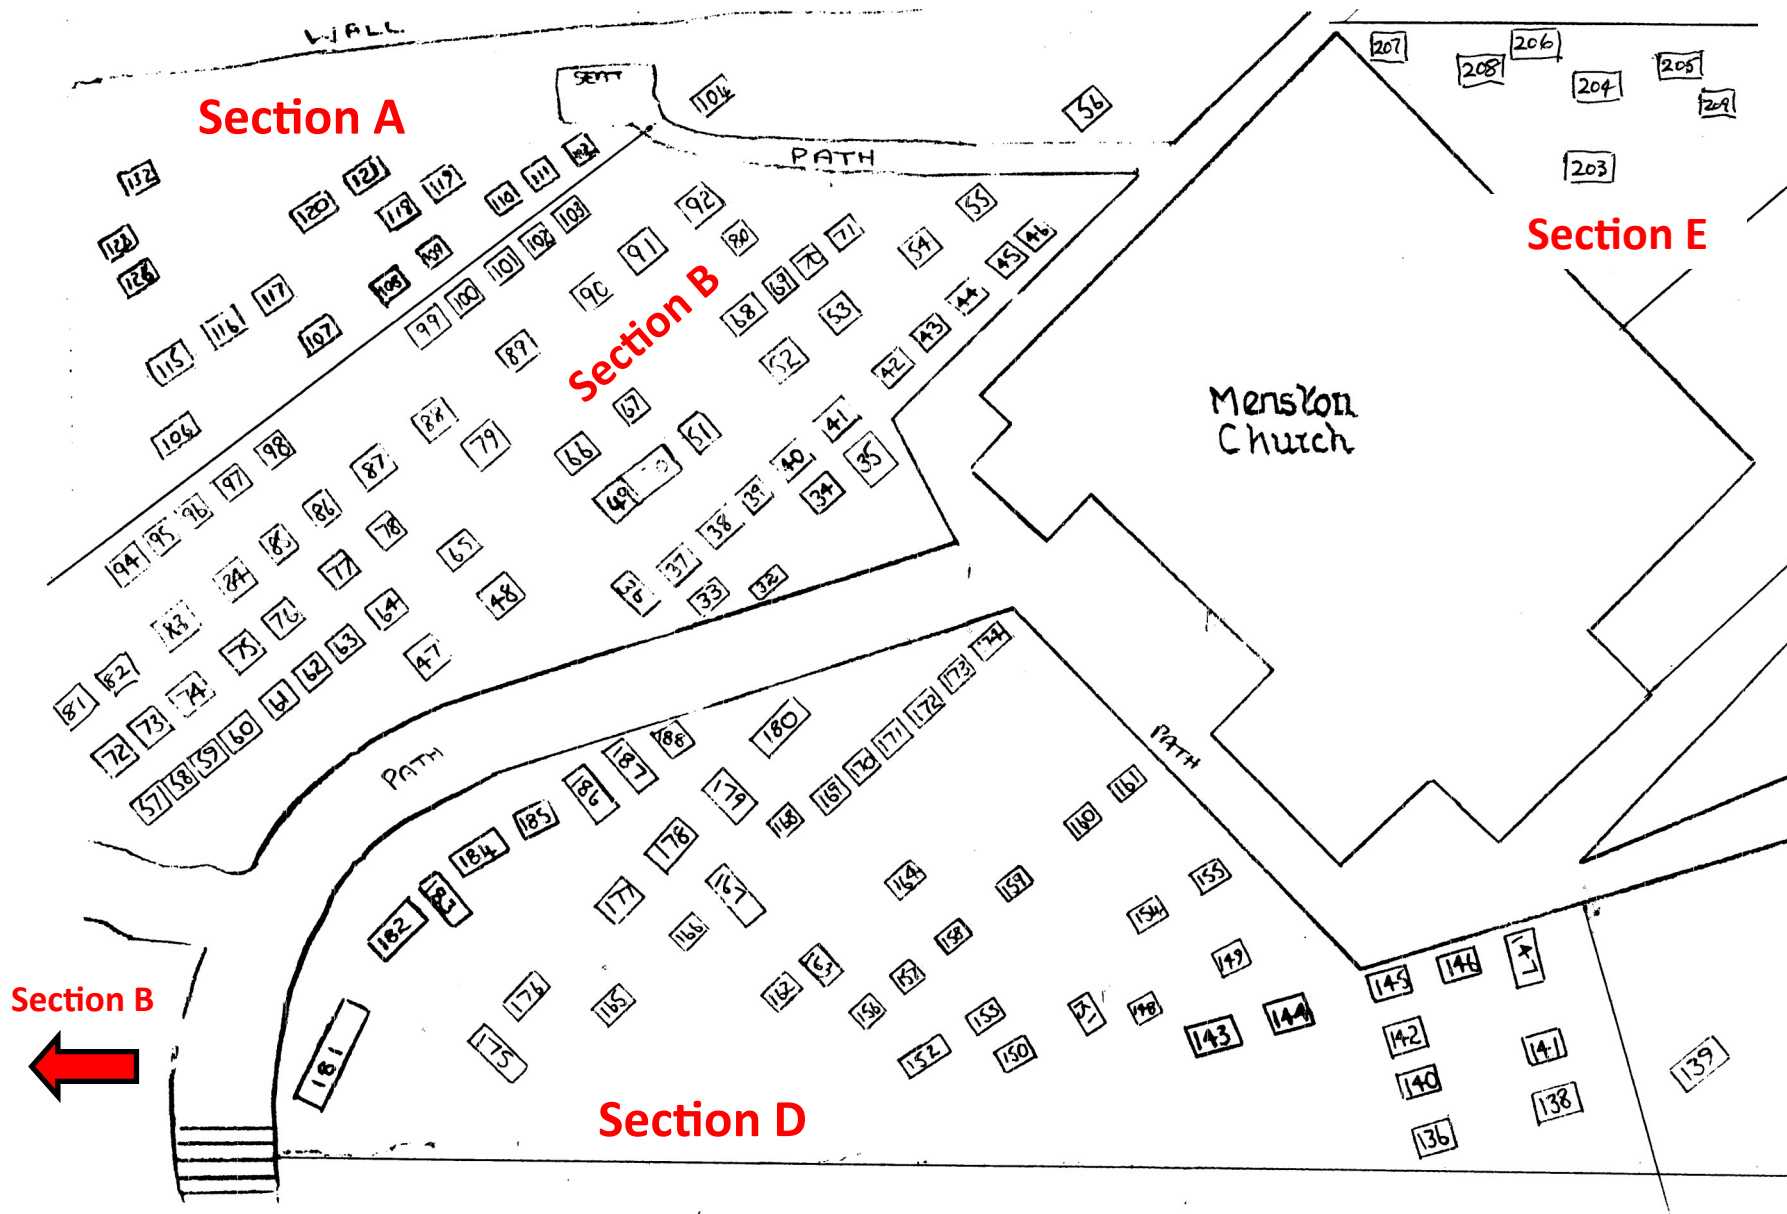

Graveyard boundary wall

Path

Bench

112
Barker

103
Collier

135
Walmsley

120
Hainsworth
Wade

**Headstones
Section A Nos 105-135**
A few headstones and approximate positions in the
graveyard are shown as reference points.
See *Grave Inscriptions* for wording.

155
Wood

202
Rodgers

Garden of Remembrance

136
Galling

149
Crawford

148
Hargreaves

138
Rimmington

Approximate Position of all Headstones - Sections A part, B, D & E

Approximate Position of all Headstons - Sections A part, B part, C