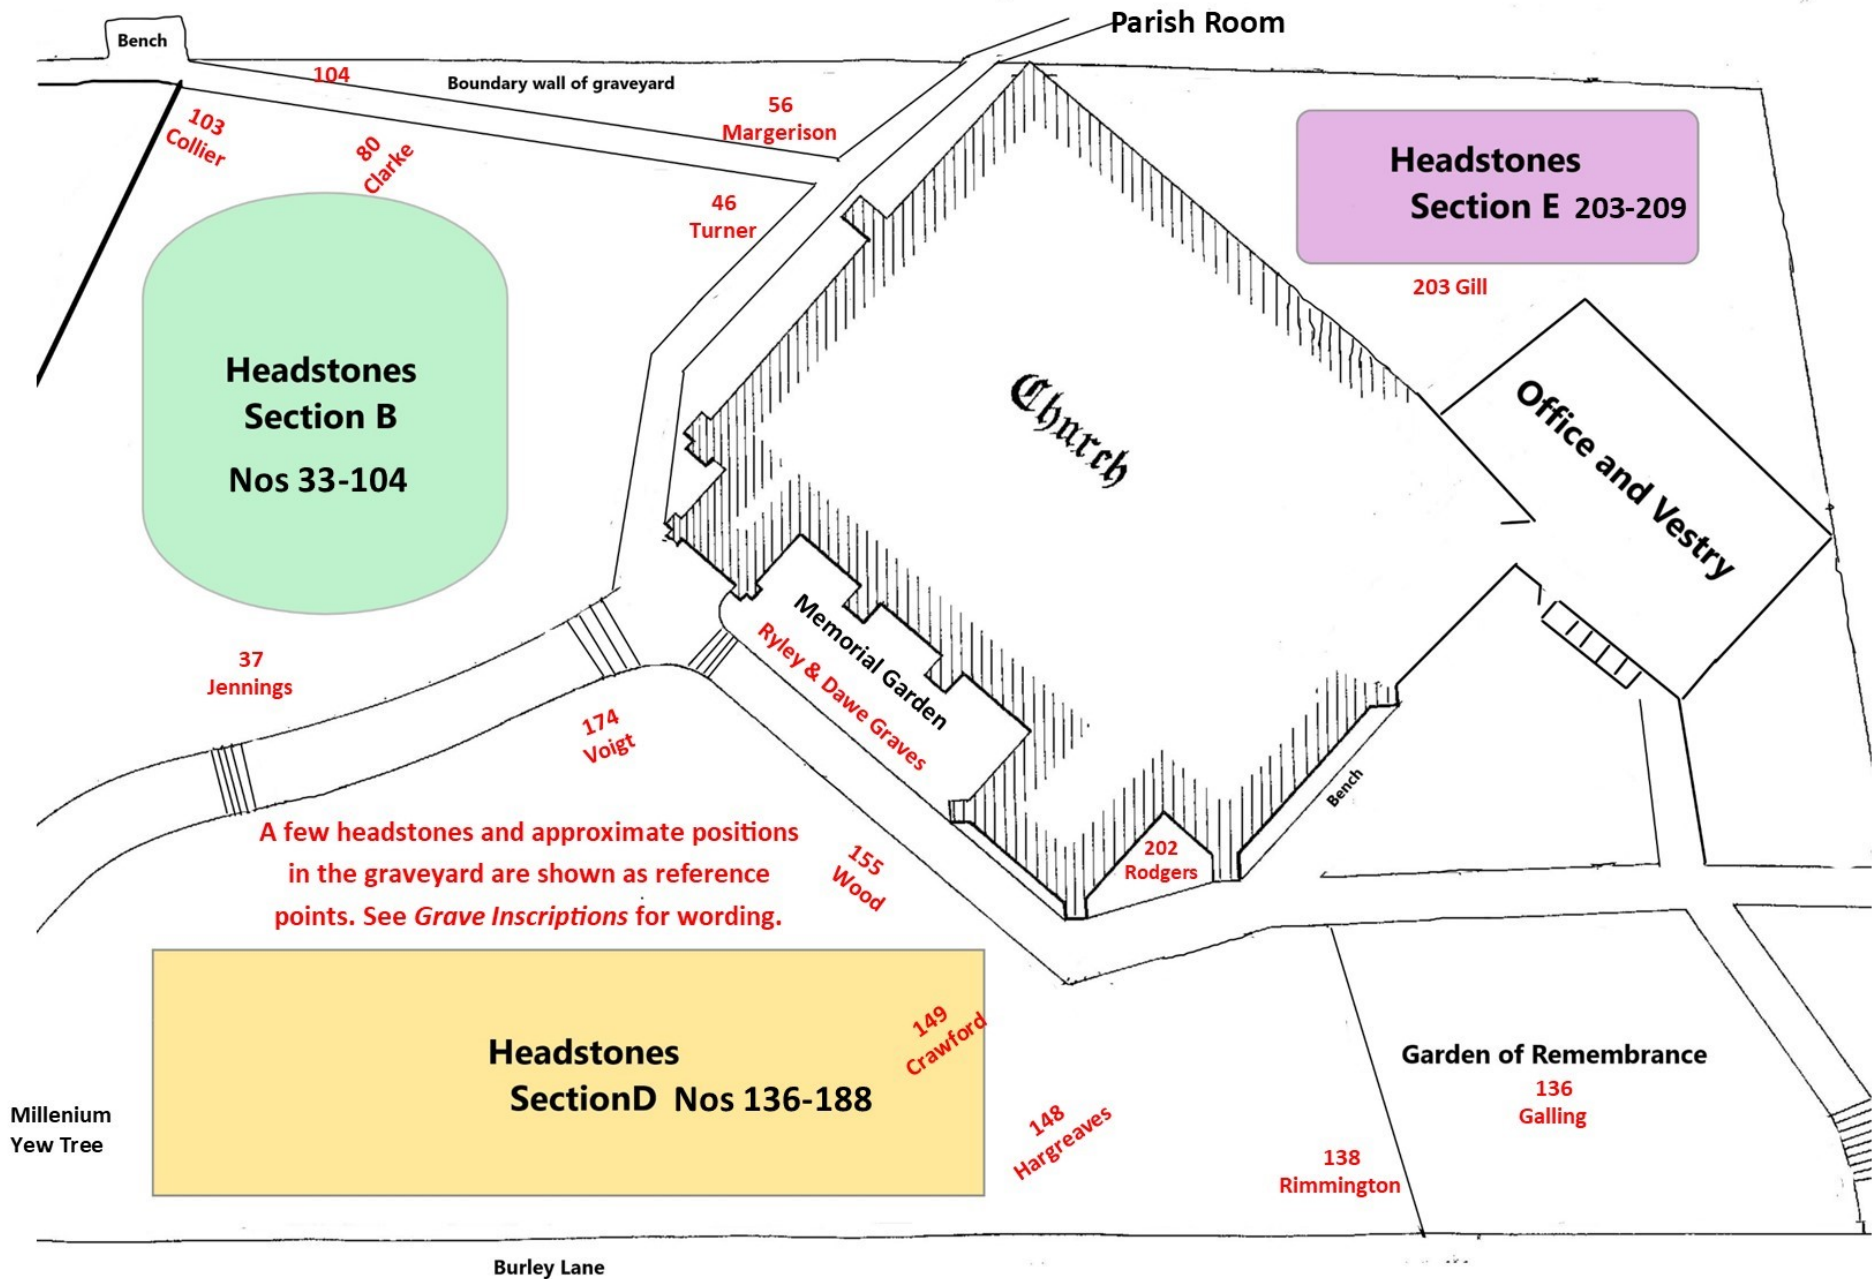

Graveyard boundary wall

Path

Bench

112
Barker

103
Collier

135
Walmsley

120
Hainsworth
Wade

**Headstones
Section A Nos 105-135**
A few headstones and approximate positions in the
graveyard are shown as reference points.
See *Grave Inscriptions* for wording.

Burley Lane

Path

**Headstones
Section B
Nos 33-104**

**Headstones
Section E 203-209**

**Headstones
Section D Nos 136-188**

A few headstones and approximate positions in the graveyard are shown as reference points. See *Grave Inscriptions* for wording.

Approximate Position of all Headstons - Sections A part, B part, C